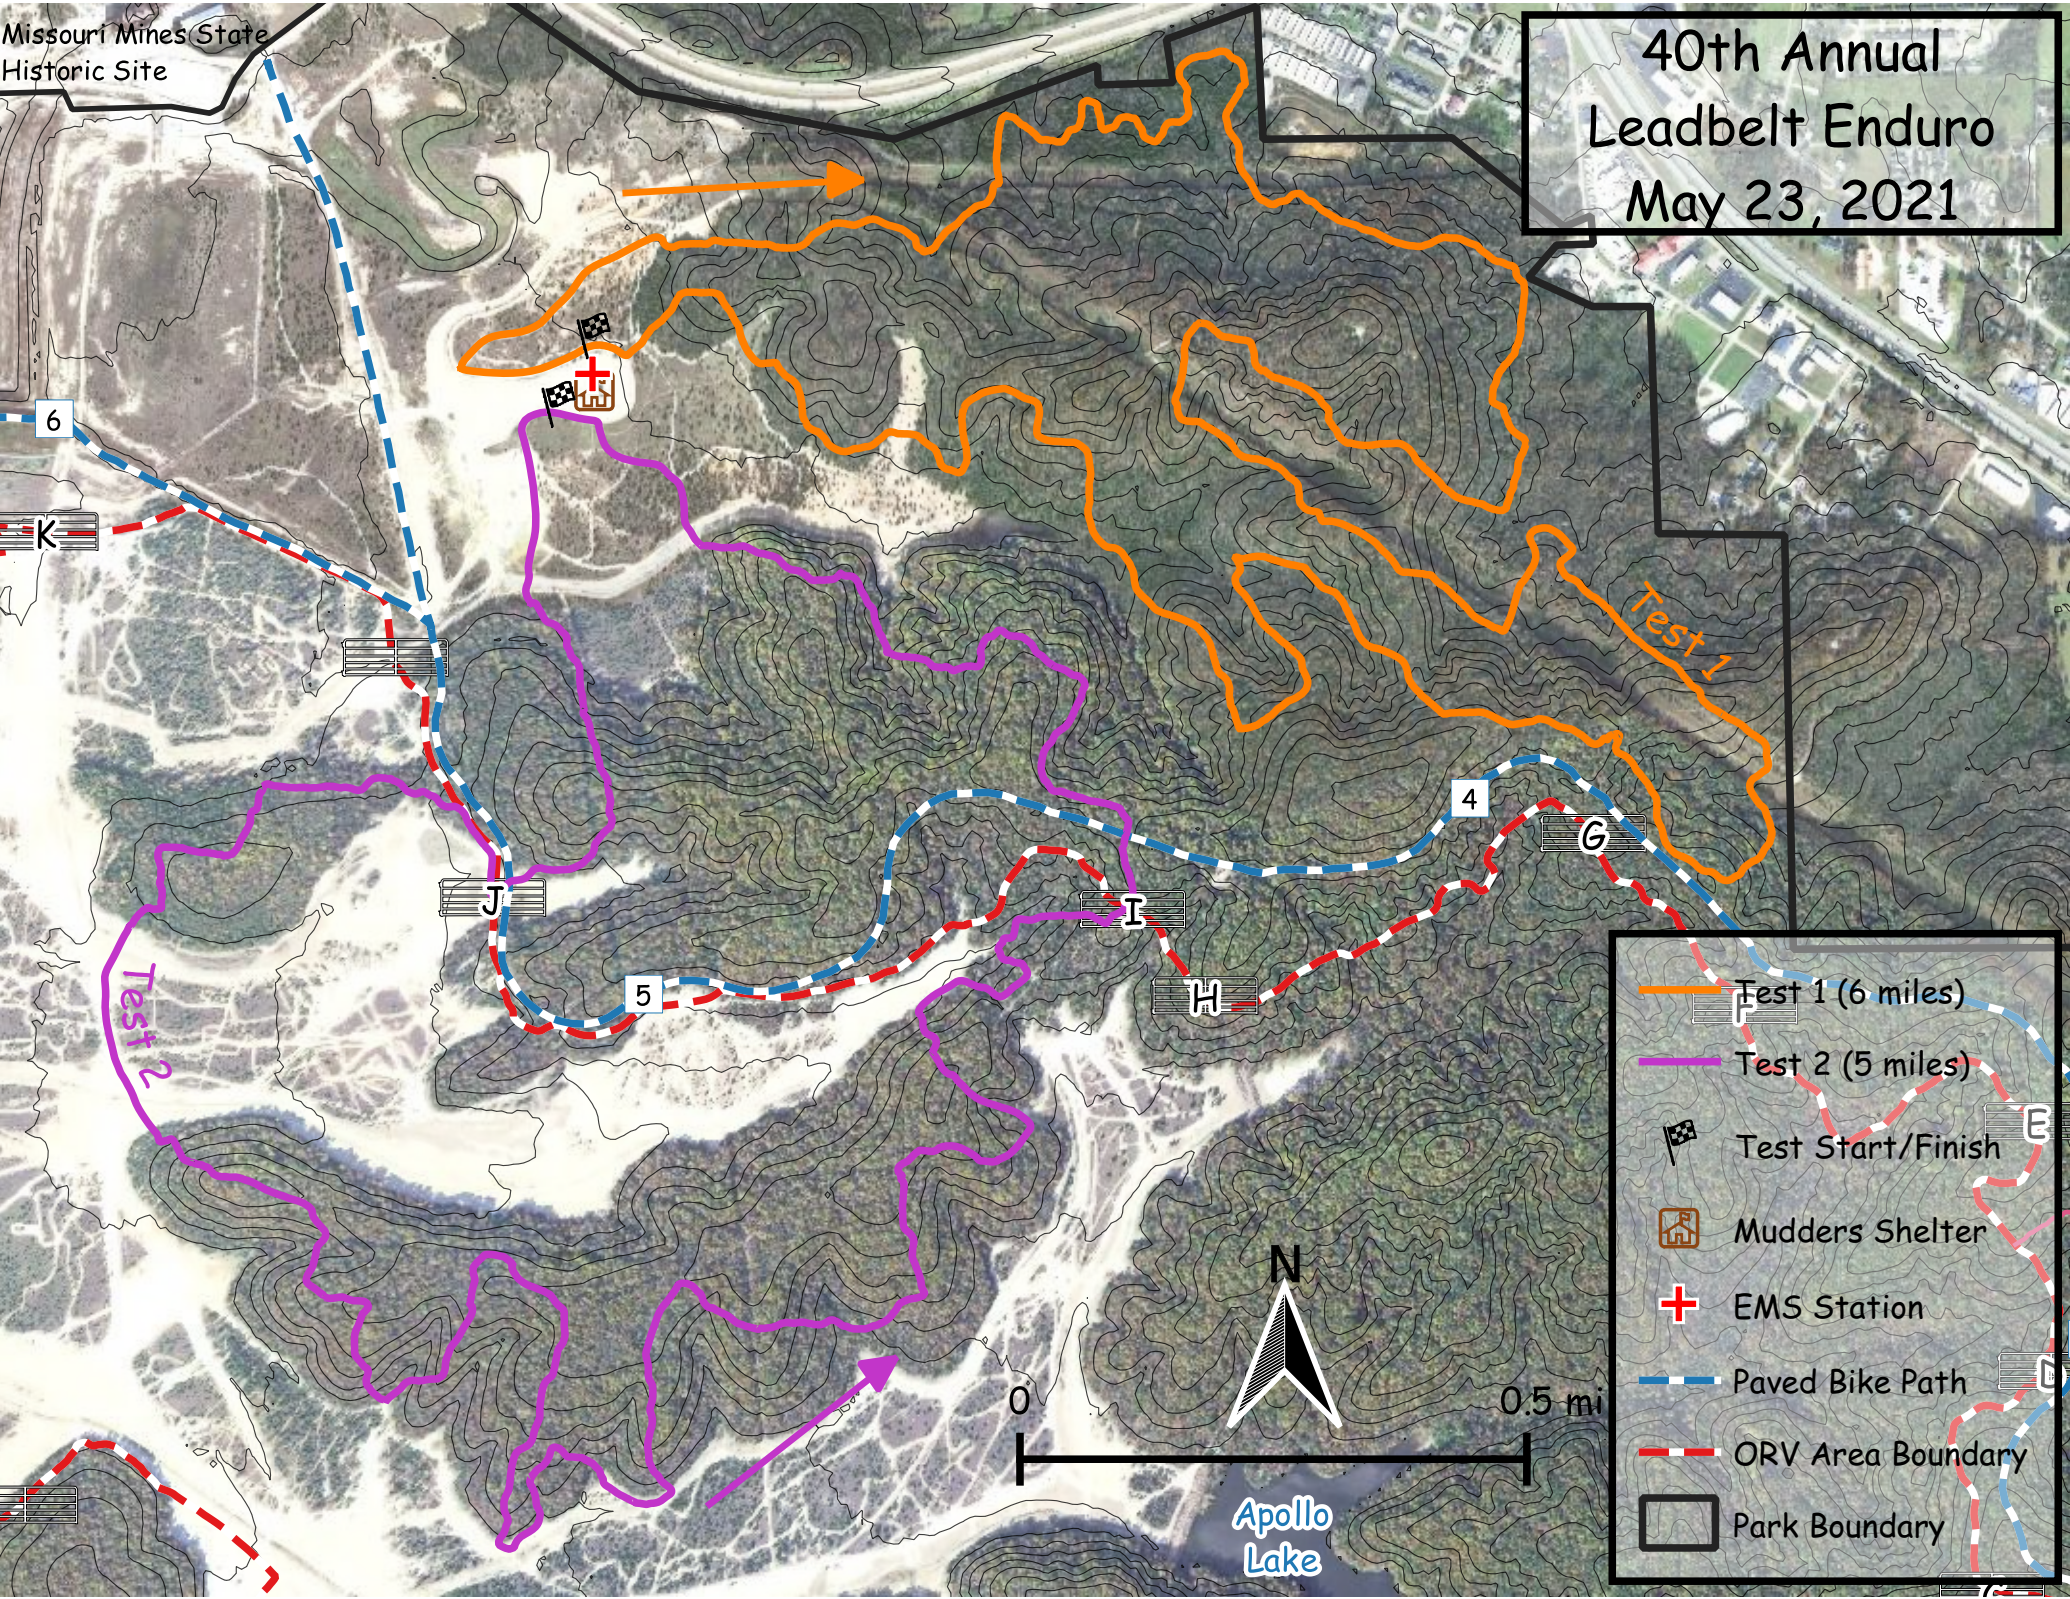

Missouri Mines State  
Historic Site

# 40th Annual Leadbelt Enduro May 23, 2021

- Test 1 (6 miles)
- Test 2 (5 miles)
- Test Start/Finish
- Mudders Shelter
- EMS Station
- Paved Bike Path
- ORV Area Boundary
- Park Boundary

0 0.5 mi

N

Apollo Lake